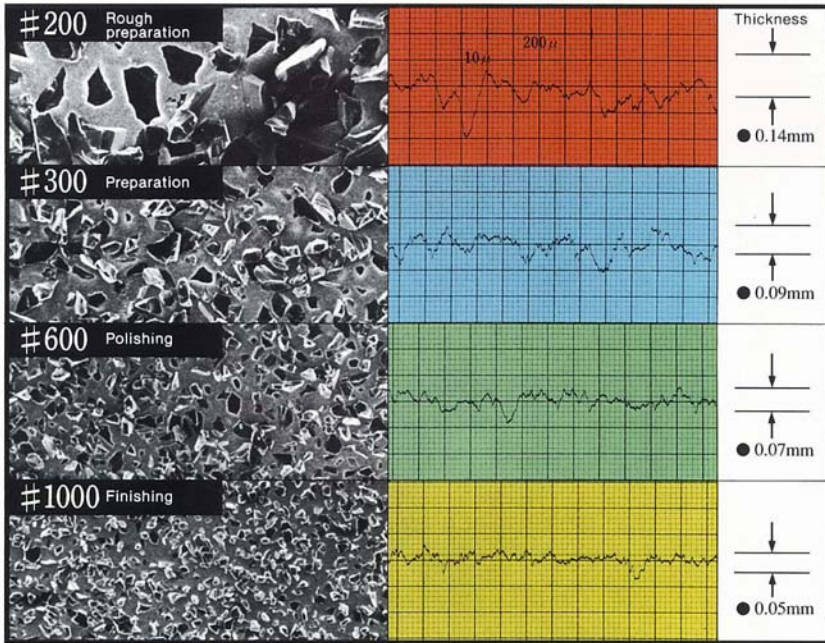

NEW METAL STRIPS

For preparation, polishing and finishing of proximal surface

Adequate flexibility with enough strength

A 18-8 stainless strip is carefully adopted to provide an adequate flexibility with enough strength to the push-and-pull movements.

Excellent durability

As fine particles of different sizes are electro-plated on 18-8 stainless strips, a longer durability is expected.

Repeated use with sterilization

Metal strips can be used repeatedly after sterilization either by medication or boiling. This may be recommended from the hygienic point.

Colour-coded

Colour code makes it easy to select the proper mesh.

Red mesh N° 200 - rough preparation

Blue mesh N° 300 - preparation

Green mesh N° 600 - polishing

Yellow mesh N° 1000 - finishing

Width - A(2.6mm), B(3.3mm), C(4.0mm)

Packages

12 pieces in a box

1. All same mesh - Box of 12 strips
  (4 pieces each of 3 widths, A, B and C)
2. All same mesh - Box of 12 strips
  (12 pieces - all one width)
3. Assortment - Box of 12 strips
  (1 piece each width and each mesh)

GC CORPORATION

GC INTERNATIONAL CORP.

For further information, please contact

GC INTERNATIONAL CORP. SINGAPORE BRANCH

PRINTED IN JAPAN

160161/00